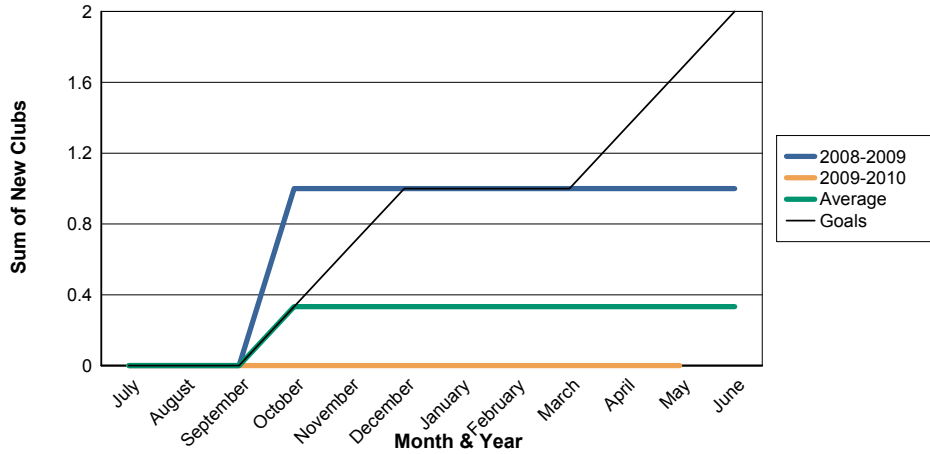

3 Year Comparisons for GMT Constitutional Area 4

By GMT District

As of May 2010

Sum of New Clubs/ Month & Year

For District 105SW

Sum of Dropped Clubs/ Month & Year

For District 105SW

Sum of Net Clubs/ Month & Year