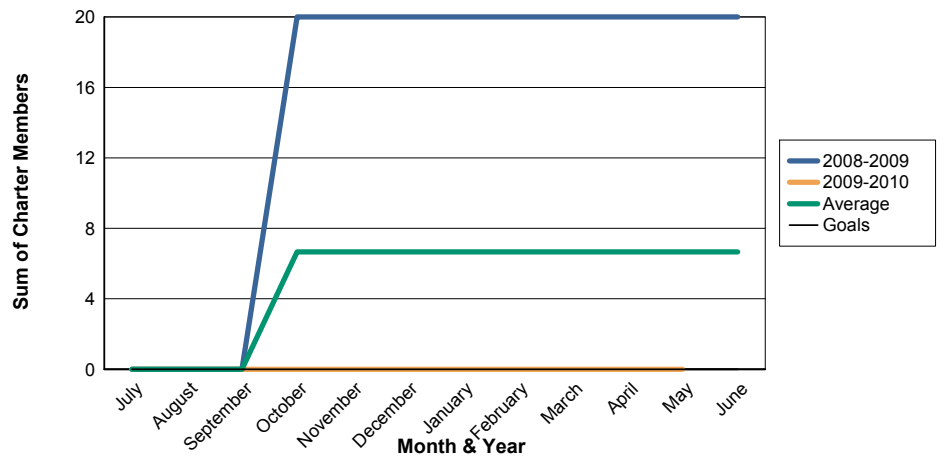

Sum of Charter Members/ Month & Year

For District 105SW