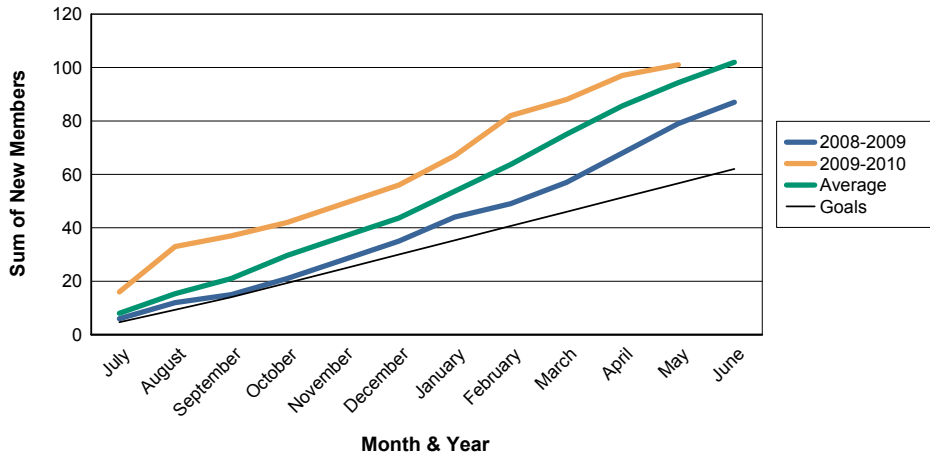

3 Year Comparisons for GMT Constitutional Area 4

By GMT District

As of May 2010

Sum of New Clubs/ Month & Year

For District 105SW

Sum of Dropped Clubs/ Month & Year

For District 105SW

Sum of Net Clubs/ Month & Year

For District 105SW

Sum of Charter Members/ Month & Year

For District 105SW

3 Year Comparisons for GMT Constitutional Area 4

By GMT District

As of May 2010

Sum of New Members/ Month & Year

For District 105SW

Sum of Dropped Members/ Month & Year

For District 105SW

Sum of Net Members/ Month & Year

For District 105SW