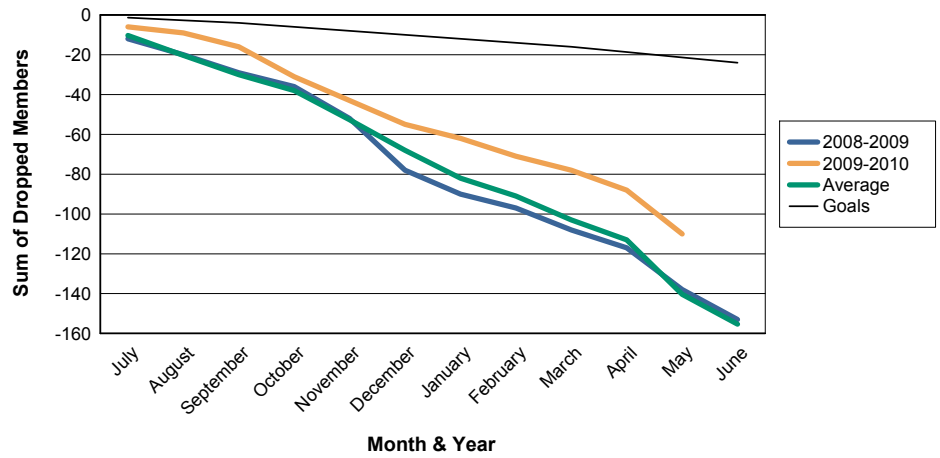

For District 105SW

Sum of Charter Members/ Month & Year

For District 105SW

3 Year Comparisons for GMT Constitutional Area 4

By GMT District

As of May 2010

Sum of New Members/ Month & Year

For District 105SW

Sum of Dropped Members/ Month & Year

For District 105SW

Sum of Net Members/ Month & Year

For District 105SW