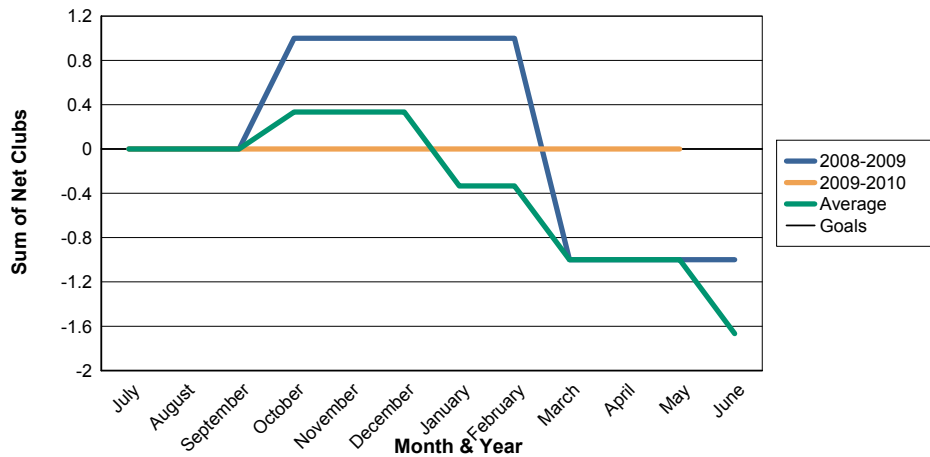

Sum of Net Clubs/ Month & Year

For District 105SW