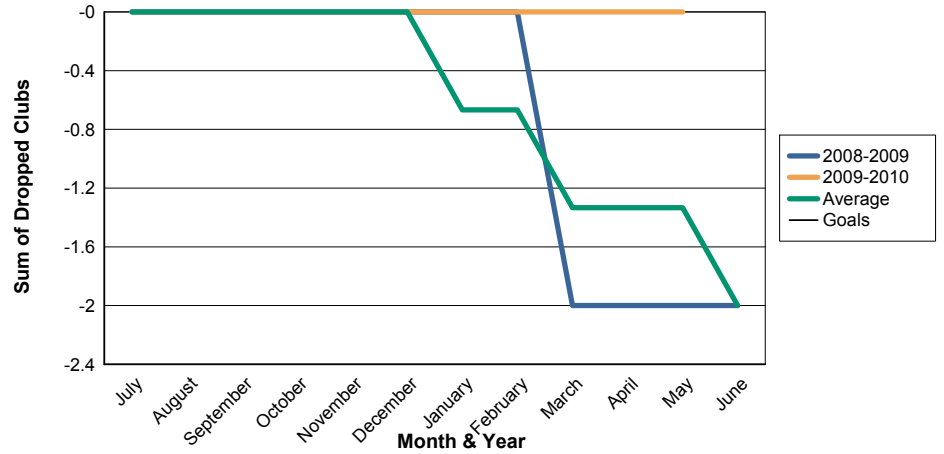

3 Year Comparisons for GMT Constitutional Area 4

By GMT District

As of May 2010

Sum of New Clubs/ Month & Year

For District 105SW

Sum of Dropped Clubs/ Month & Year

For District 105SW

Sum of Net Clubs/ Month & Year